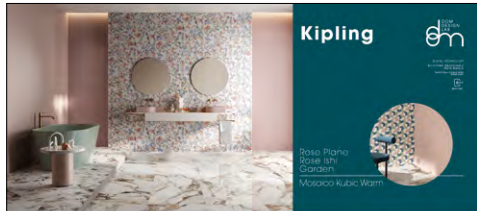

# Kipling

Merchandising

**DIMENSIONI ESPOSITORE**  
 L 720 mm - H 1310 mm - P 600 mm  
**DIMENSIONI PANNELLI**  
 340x1300 mm

codice: 08EXPODKP  
 € 220,00

Rosa Piano  
Rose Ishi  
Garden  
Mosaico Kubo Warm

Garden - White Ishi  
Rose Ishi - Rose  
33,3x100

codice:  
08P12GDKPGA  
€ 90,00

Sage Piano  
Sage Ishi  
Flag

Flag - White Plane  
Sage Plane - Sage Ishi  
33,3x100

codice:  
08P12GDKPFL  
€ 90,00

Blue Piano  
Blue Ishi  
Jungle

Jungle - White Plane  
Blue Plane - Ash Ishi  
33,3x100

codice:  
08P12GDKPJA  
€ 90,00

Blue Piano  
Blue Ishi  
Shapes Gold

Shapes Gold - Ash Plane  
Blue Ishi - Ash Ishi  
33,3x100

codice:  
08P12GDKPSHA  
€ 90,00