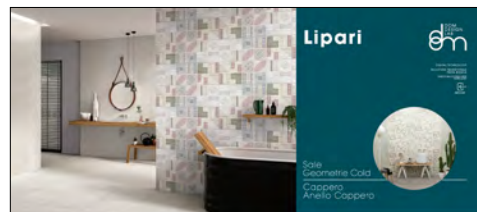

Geometrie Cold - Sale
Anello Cappero - Cappero
33,3x100

codice:
08P12GDLP19
€ 70,00