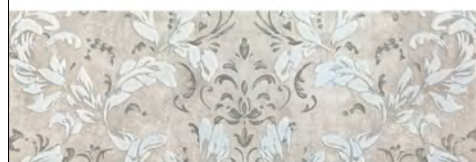

cod: 08FTADLP00C  
Casale Cold  
33,3x100

cod: 08FTADLP00W  
Geometrie Cold  
33,3x100

cod: 08FTADLP00TC  
Ottocento Cold  
33,3x100

Casale Cold - Sale  
Anello Acqua - Acqua  
33,3x100

codice:  
**08P12GDLP13**  
€ 70,00