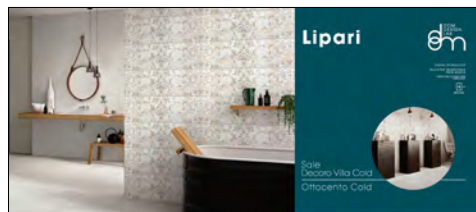

cod: 08FTADLP00C  
Casale Cold  
33,3x100

cod: 08FTADLP00W  
Geometrie Cold  
33,3x100

cod: 08FTADLP00TC  
Ottocento Cold  
33,3x100

Casale Cold - Sale  
Anello Acqua - Acqua  
33,3x100

codice:  
**08P12GDLP13**  
€ 70,00